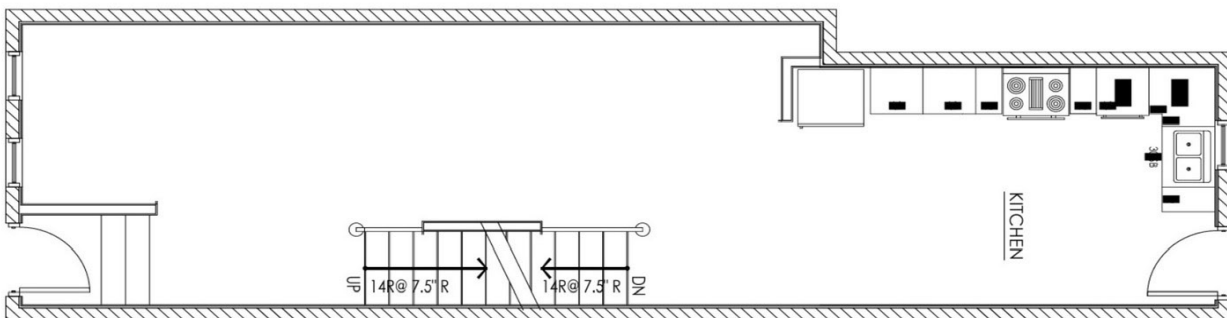

# LIVING ROOM

A modern bathroom vanity featuring a long white countertop with two integrated sinks and dark wood cabinets. Two large, rectangular mirrors are mounted on the wall above the vanity, each illuminated from behind. The vanity is set against a light-colored wall with a subtle pattern. To the left, a glass shower enclosure is visible. The floor is made of large, light-colored tiles. The overall aesthetic is clean and contemporary.