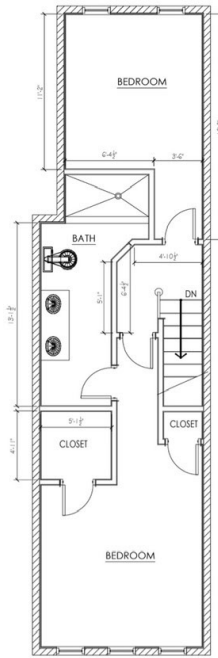

SW 7504  
Keystone Gray

EXTERIOR MOCK-UP

FIRST FLOOR  
320 N. Gilmore St  
SCALE: 3/16" = 1'

SECOND FLOOR  
320 N. Gilmore St  
SCALE: 3/16" = 1'

THIRD FLOOR  
320 N. Gilmore St  
SCALE: 3/16" = 1'

INTERIOR FLOORPLAN