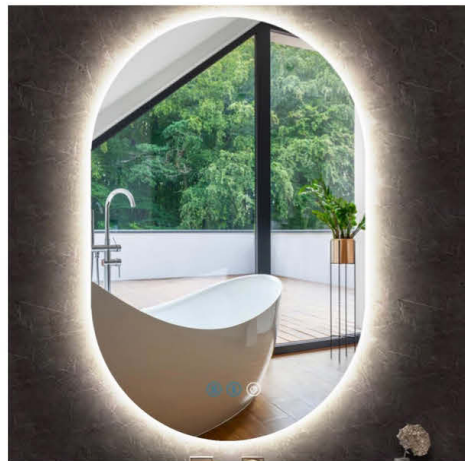

DIDIDADA 32 x 20 Inch Backlit Oval Lighted Mirror for Bathroom