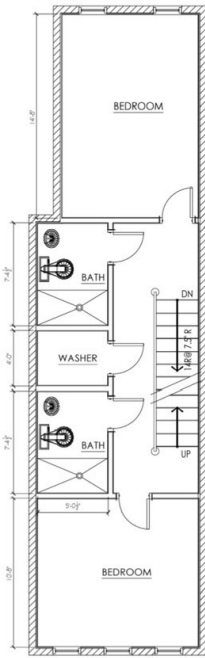

SW 7504  
Keystone Gray

EXTERIOR MOCK-UP

FIRST FLOOR  
320 N. Gilmore St  
SCALE: 3/16" = 1'

SECOND FLOOR  
320 N. Gilmore St  
SCALE: 3/16" = 1'

THIRD FLOOR  
320 N. Gilmore St  
SCALE: 3/16" = 1'

INTERIOR FLOORPLAN