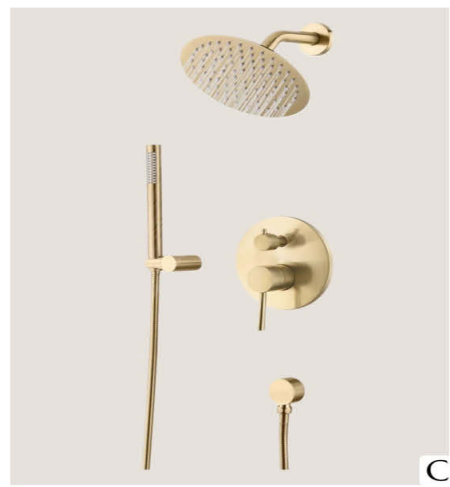

C

THIRD FLOOR MASTER BATH

- A__Madison Cream Polished Porcelain 24"x24"
- __Fiume Lena Matte Porcelain 24"x48.
- __Smoked Oak Acoustic Wood Veener Slat
- B__Hbrr 55" Acrylic White Freestanding Bathtub
- C__Sumerain Brushed Gold Shower.
- D__Taploug Freestanding Tub Waterfall Faucet
- E__Ralbay 40" Gold Vanity light
- F__Bwe Brushed Gold 3 hole Faucet